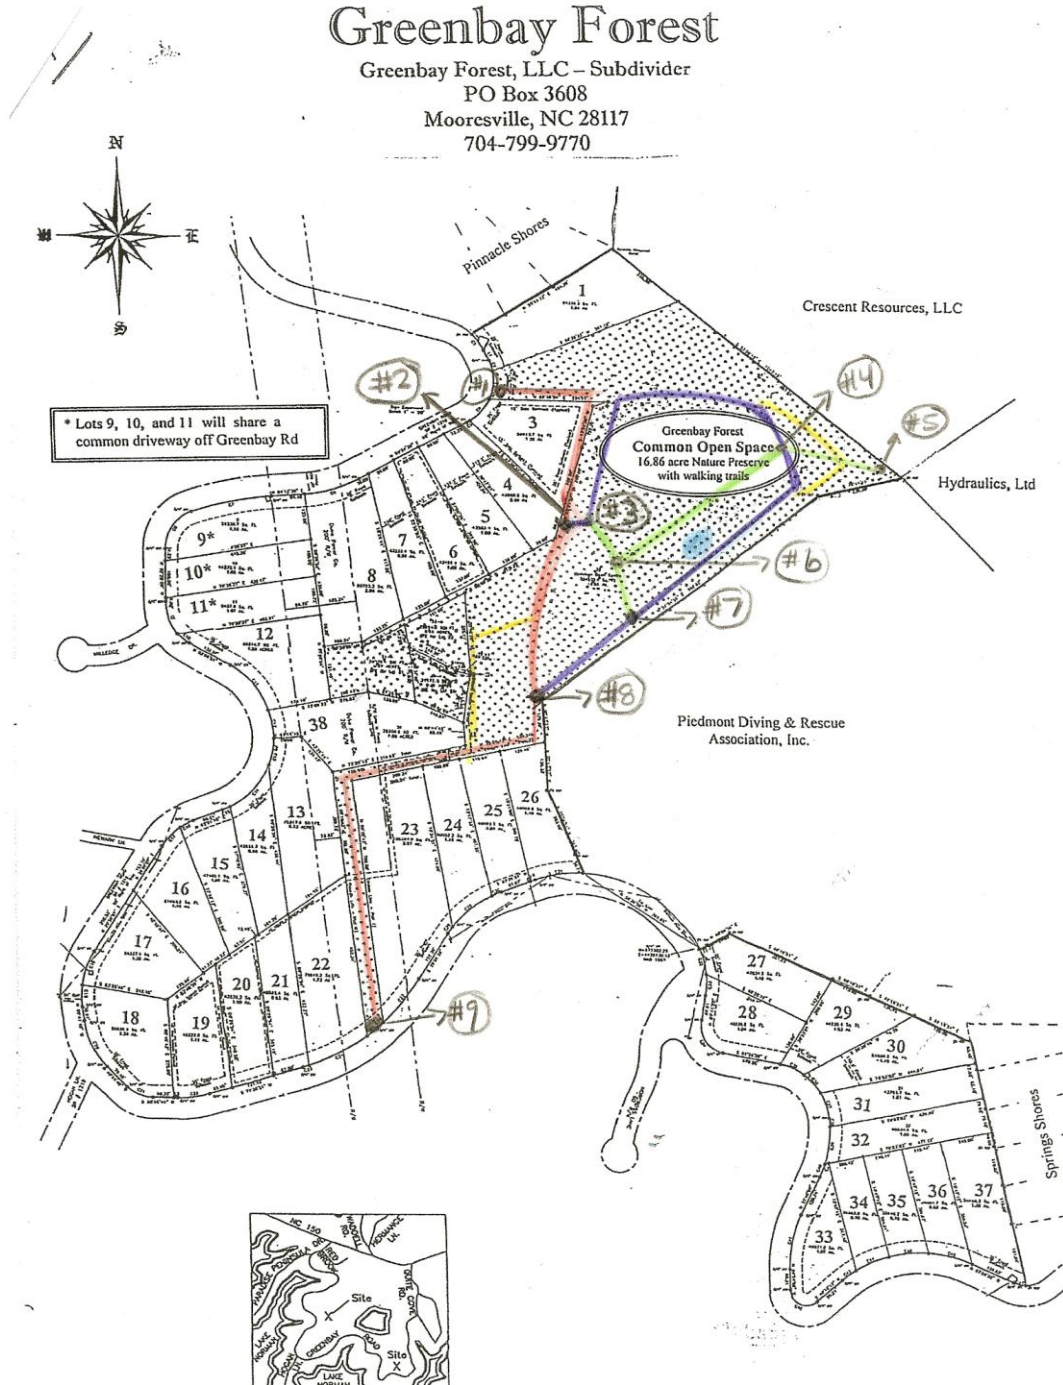

GREENBAY FOREST H.O.A. OPEN SPACE TRAILS (17-ACRES)

Greenbay Forest

Greenbay Forest, LLC – Subdivider
PO Box 3608
 Mooresville, NC 28117
704-799-9770